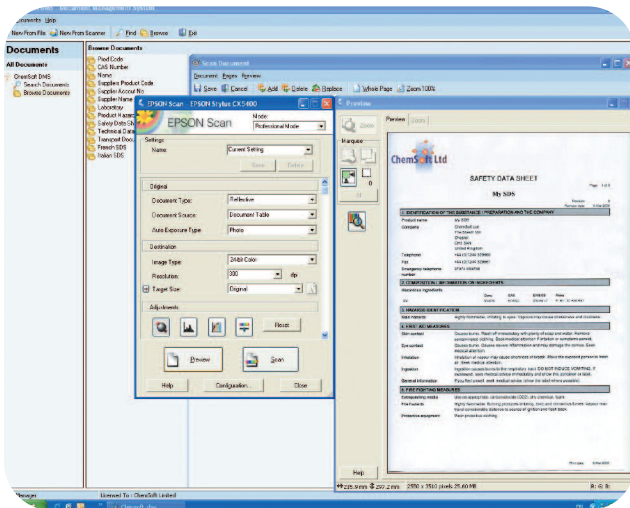

CHEMSOFT DMS DOCUMENT MANAGEMENT SYSTEM

DMS

The ChemSoft DMS (Document Management System) application is the solution to all your document management needs. The system provides all the necessary facilities to allow you to efficiently store, search and retrieve all your Safety Data Sheets from suppliers – in fact any documents you wish.

The program itself is incredibly flexible whilst allowing you to completely customise the way you reference and search your documentation. As standard, the system comes with the following predefined document reference types: -

- Product Code
- Product Name
- UN Number
- CAS Number
- Supplier Name

This list can be added to at any time to include any reference types you may require (such as Supplier Code, Warehouse Location, Colour, Risk phrases etc).

Scan and Save

The system also has a built in Scanning facility (TWAIN compliant) to also allow you to electronically store, search and retrieve your existing paper based documentation. As you add new versions of documents to the system, a full version history is kept along with notes describing those changes. Along with the powerful document search engine, you can also browse through documents via the reference types.